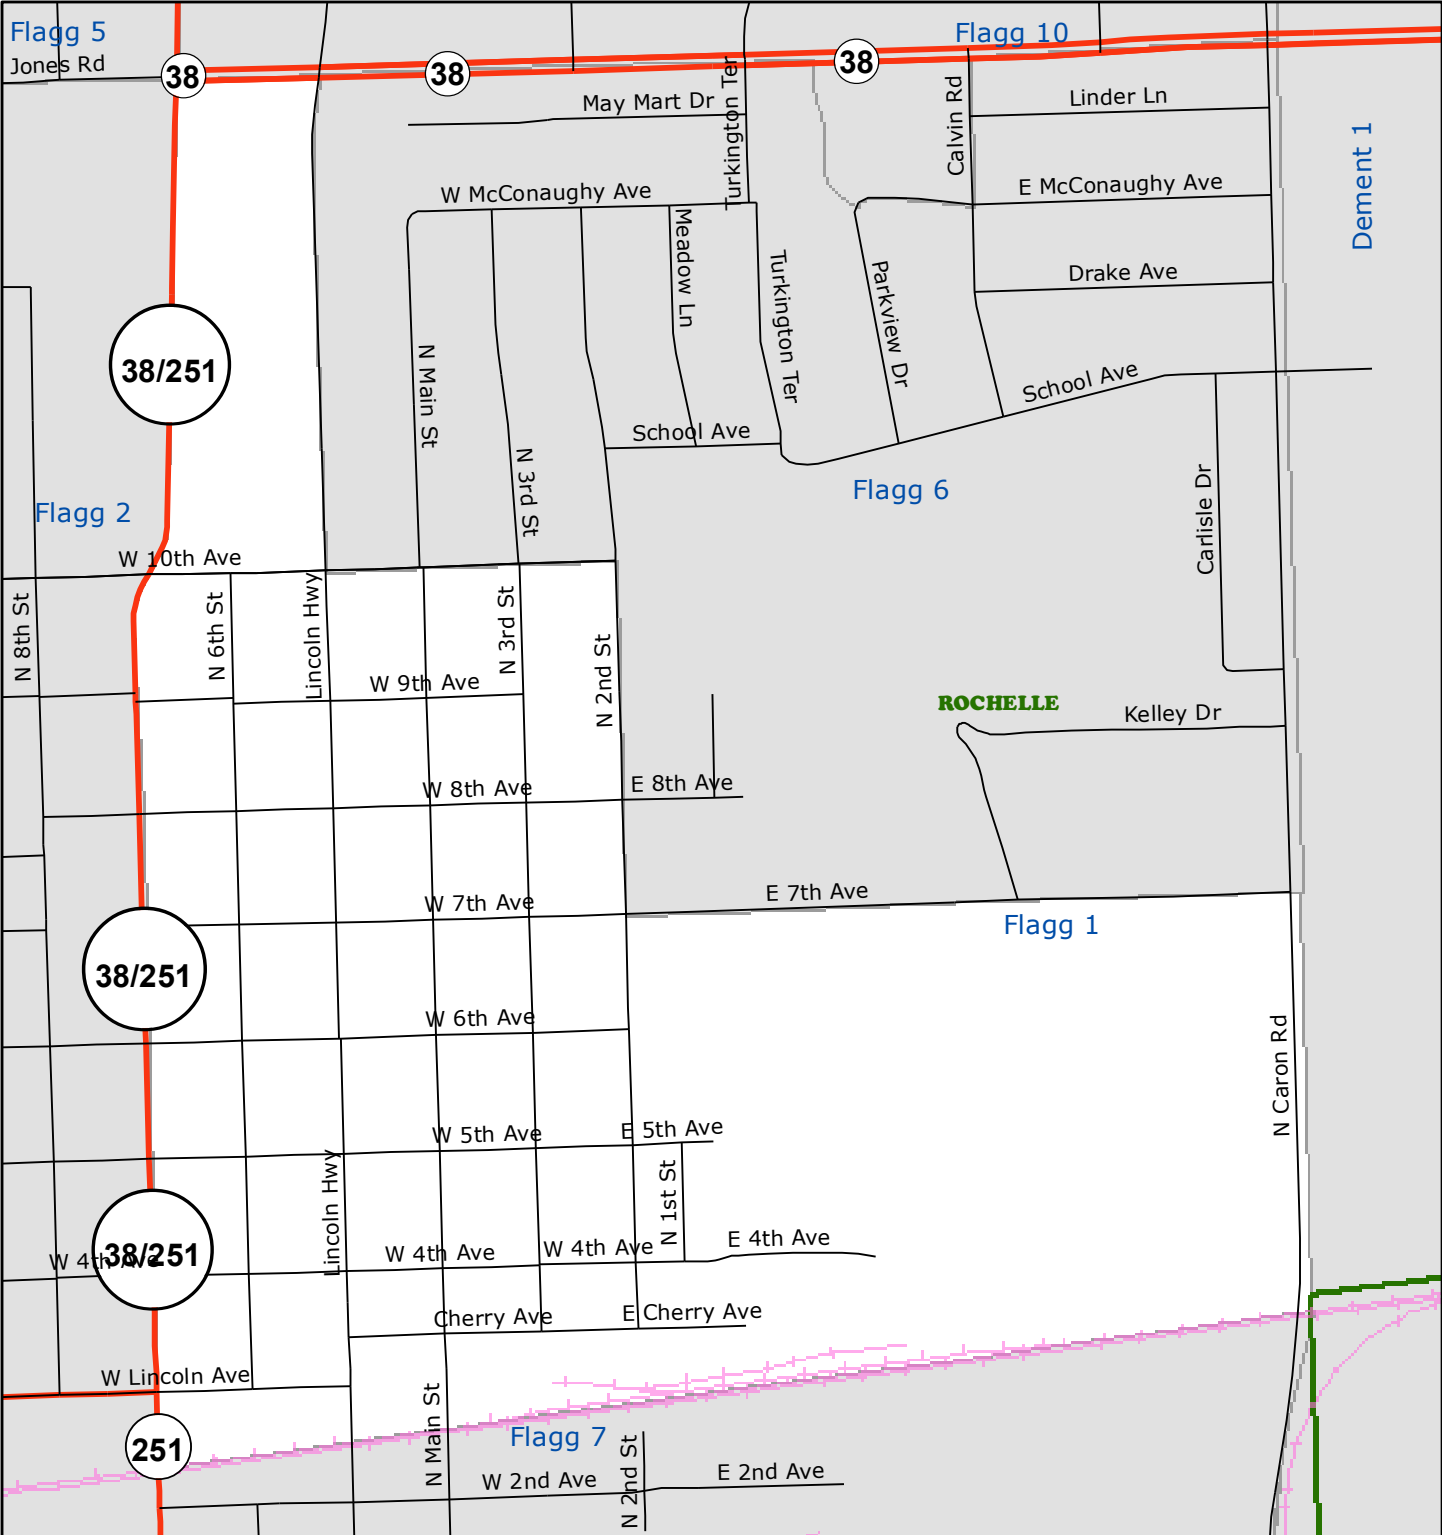

OGLE COUNTY ILLINOIS VOTING PRECINCTS

Flagg 1