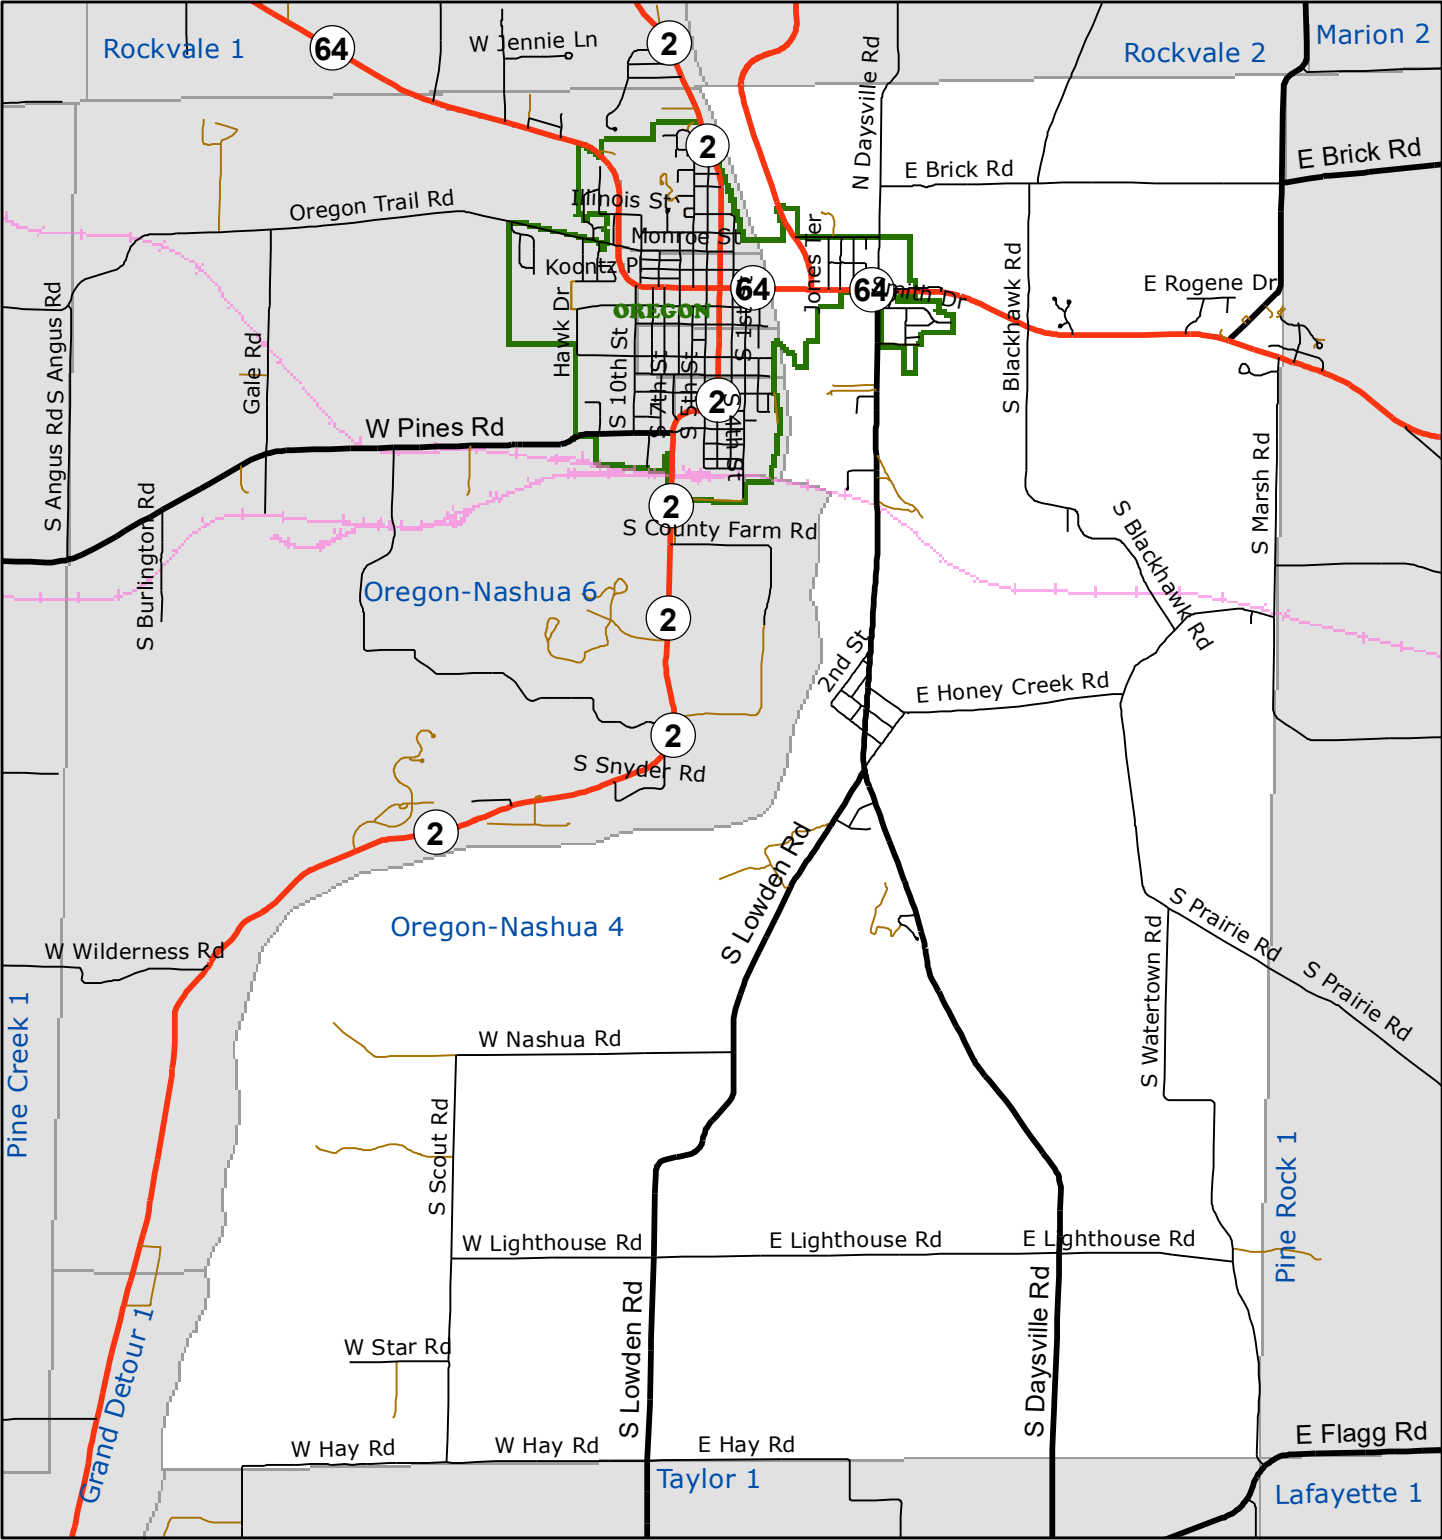

OGLE COUNTY ILLINOIS VOTING PRECINCTS

Oregon-Nashua 4

Date: 3/10/2022