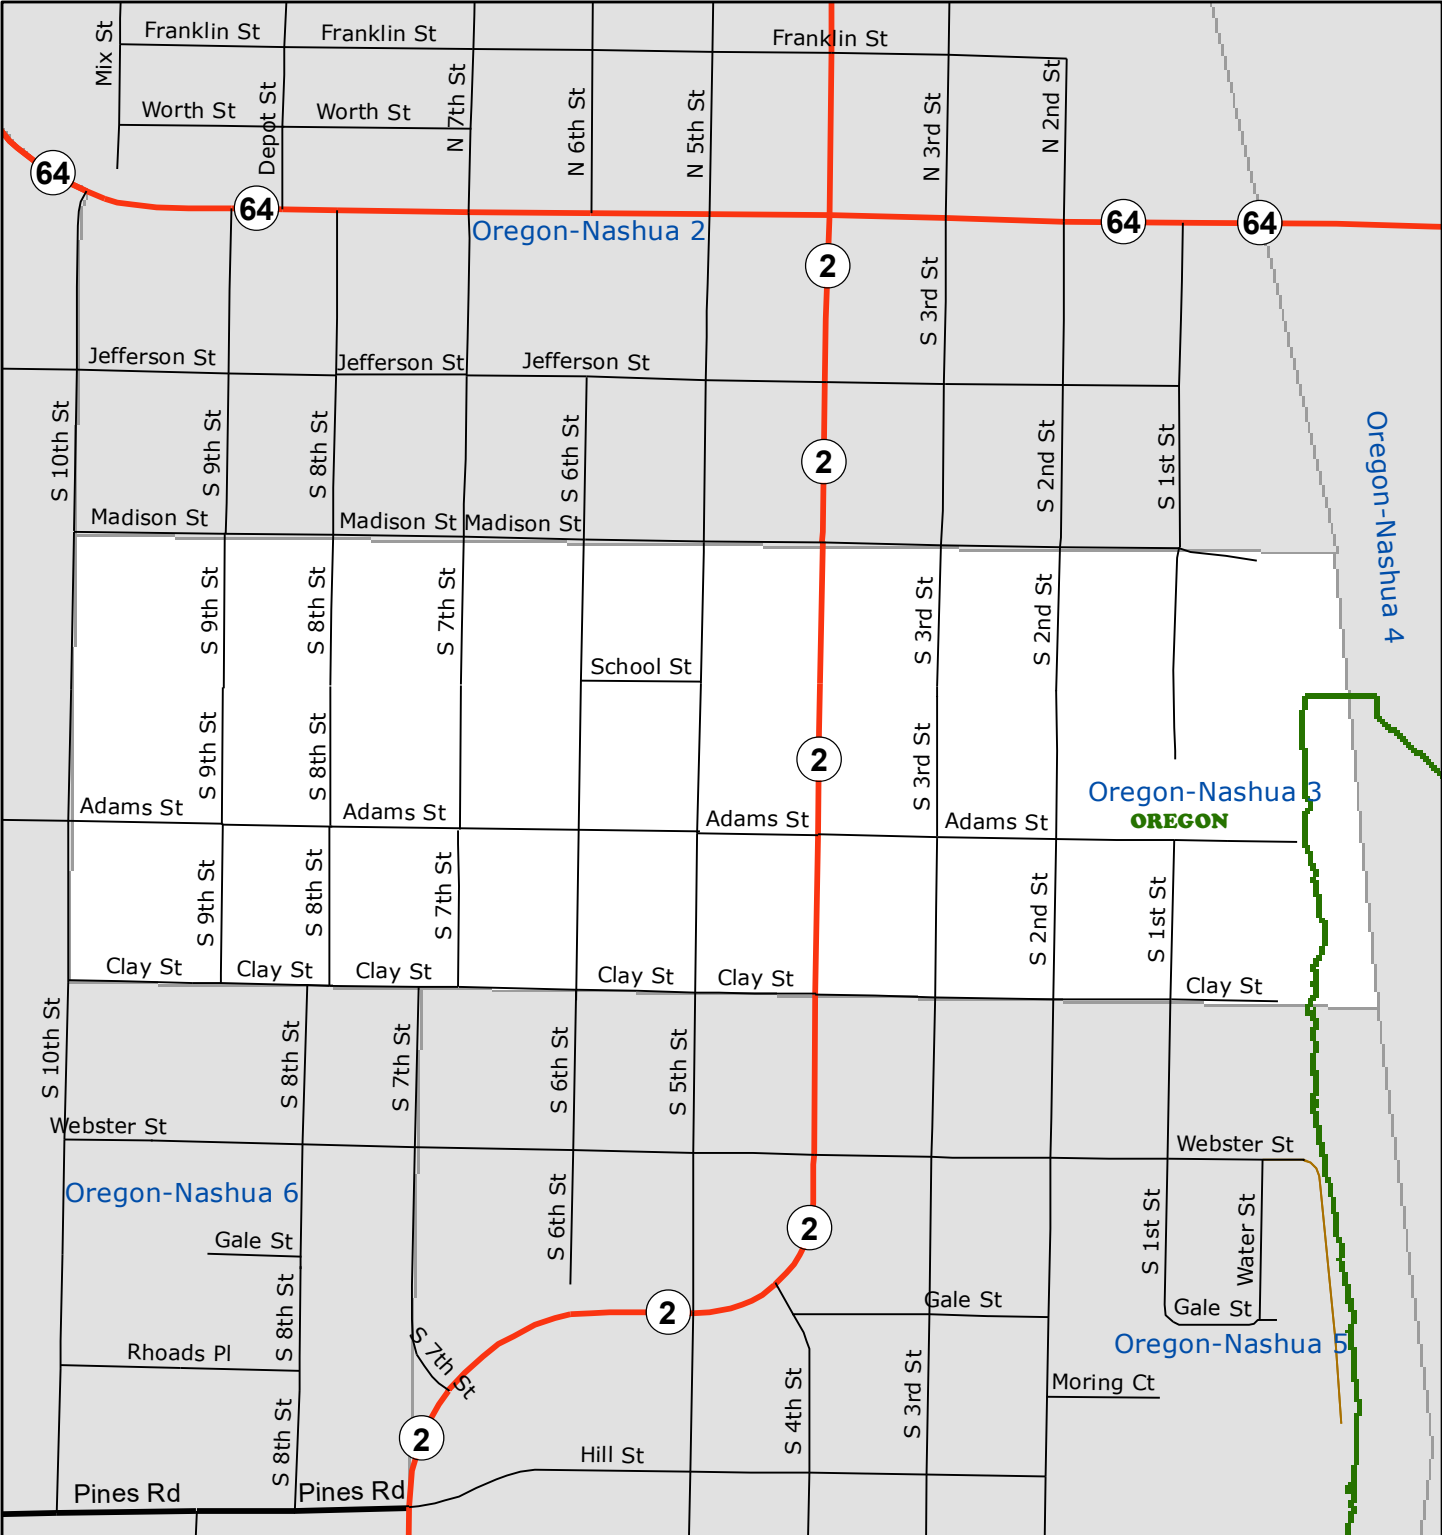

OGLE COUNTY ILLINOIS VOTING PRECINCTS

Oregon-Nashua 3

Date: 3/10/2022